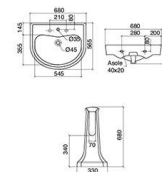

ALL TOILETS WITHOUT SEAT COVER
ALL WASHBASINS WITHOUT TAPS
ALL GOODS WITH BOXES

TOUTES LES TOILETTES SANS COUVERTURE DE SIEGE
TOUS LES LAVABOS SANS ROBINETS
TOUTES LES MARCHANDISES AVEC LES CARTONS

TUTTI WC SENZA COPRISEDILE
TUTTI LAVABI SENZA RUBINETTI
TUTTA MERCE CON SCATOLE

Quantità da 20 a 50 pz per tipo
Quantité de 20 à 50 pièces par type
Quantity from 20 to 50 pieces per type