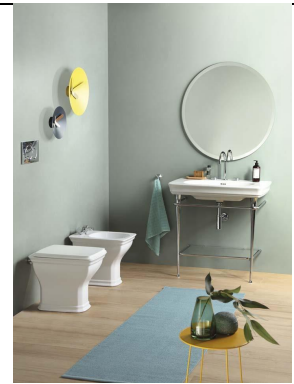

FASHION STYLE

STORY

FASHION STYLE

FASHION STYLE

PRICE LIST - (PREMIUM)

ITEM NO.	IMAGE	DESC.	SIZE(mm)	RATE EUR	PCS/ 40 FT	G.W
SMITH		WALL HUNG	509x360x358mm		800	23.0
ACCORD		WALL HUNG	520x375x345mm		800	23.5
SENISTO - 2		WALL HUNG	530x370x420mm		800	27.5
ROB		WALL HUN	510x350x355mm		800	20.0
OTTO		WALL HUNG	540x360x350mm		800	26.0
KOBRA - S/P		WATER CLOSET	540x345x400mm		800	24.0
TOPIC		TABLE TOP	695x355x140mm		1500	13.0
VITARA		TABLE TOP-	405x405x145mm		1500	8.0
SMART		TABLE TOP-	565x400x128mm		1500	12.0

LAVABO
ATELIER

LAVABO
COGNAC

LAVABO
ROMBO

START
LAV60
CM

WC CIVITAS
WALLHUNG

NOVA		TABLE TOP-	410x410x150mm		1500	8.0
SWIFT		TABLE TOP-	475x370x125mm		1500	12.0
DIVO		TABLE TOP-	515x415x150mm		1500	11.0
CAPSULE		TABLE TOP	505x320x125mm		1500	9.0
SONY		TABLE TOP	340x340x155mm		1500	8.0
AROUND		TABLE TOP-	395x395x143mm		1500	9.0
RIWA		WASH BASIN(SET)	485x370x180mm		1500	11.0
		CRETA ONE PIECE BASIN	440x440x795mm		800	25.0
SESA		ONE PIECE BASIN-	375x380x860mm		800	16.0
TOTO		ONE PIECE BASIN-	430x430x845mm		800	21.0

NOKEN
PORCELLANOSA
WC

WALL WIRE

NOKEN
PORCELLANOSA
WC

WALL HUNG

OVALE WC

WALL WIRE

ALL TOILETS WITHOUT SEAT COVER
ALL WASHBASINS WITHOUT TAPS
ALL GOODS WITH BOXES

TOUTES LES TOILETTES SANS COUVERTURE DE SIEGE
TOUS LES LAVABOS SANS ROBINETS
TOUTES LES MARCHANDISES AVEC LES CARTONS

TUTTI WC SENZA COPRISEDI
TUTTI LAVABI SENZA RUBINETTI
TUTTA MERCE CON SCATOLE

Quantità da 20 a 50 pz per tipo
Quantité de 20 à 50 pièces par type
Quantity from 20 to 50 pieces per type

ROLEX HALF SET		HALF PEDESTAL BASIN	555x465x495mm		1200	16.0
JOYO HALF SET		HALF PEDESTAL BASIN	560x475x470mm		1200	16.0
MAPS HALF SET		HALF PEDESTAL BASIN	575x465x480mm		1200	23.0
DOLPHINE		WASH BASIN PEDESTAL	440x530x870mm		1500	23.0
SPENTA		WASH BASIN PEDESTAL	546x438x1001mm		1500	23.0